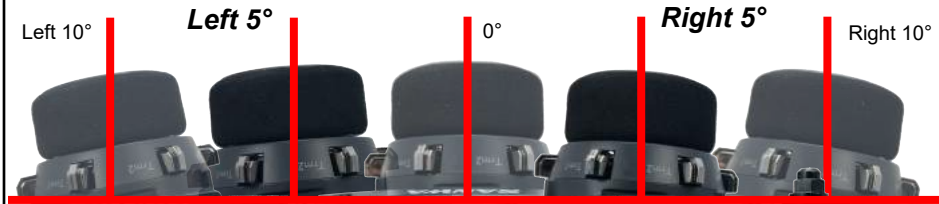

Aluminium Dress UP Parts

AL Steering Spacer
191A04605A

Standard

2 More Additinal Angle by AL Steering Spacer

AL Handle
191A04604A

AL Dial
191A04603A

AL Steering Base
191A04602A

AL Steering Wheel
191A04601A