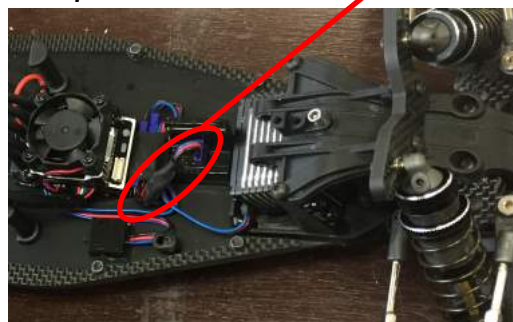

&

Compatible Table

~Setting by SANWA Transmitters~

Products	M17	M12S(RS) EXZES ZZ	MT-44	MT-S	M12 EXZES-Z
	RX-491/482 RX-472/47T	RX-482 RX-472/47T	RX-482 RX-472/47T	RX-482 RX-472/47T	RX-482 RX-472/47T
 <p>SUPER VORTEX Gen2 PRO SUPER VORTEX Gen2 SUPER VORTEX Stock</p>				X	X
 <p>SUPER VORTEX ZERO / SPORT / TYPE-D (PLUS ZERO / SPORT / TYPE-D)</p>					
 <p>SGS-01C / SGS-01D</p>					
 <p>PGS-LH / XB / XR PGS-CL / CX</p>				X	X

SSL10 with Short Y-Harness

Example Short Y-Harness

SERVO: PGS-XB ESC: SUPER VORTEX GEN2 Pro

Benefit to use SSL Channel !!

1. Available to change setting during driving !!
2. Fit surface conditions very easy!!
3. Fit tires conditions very easy!!
4. Save time for setting!!