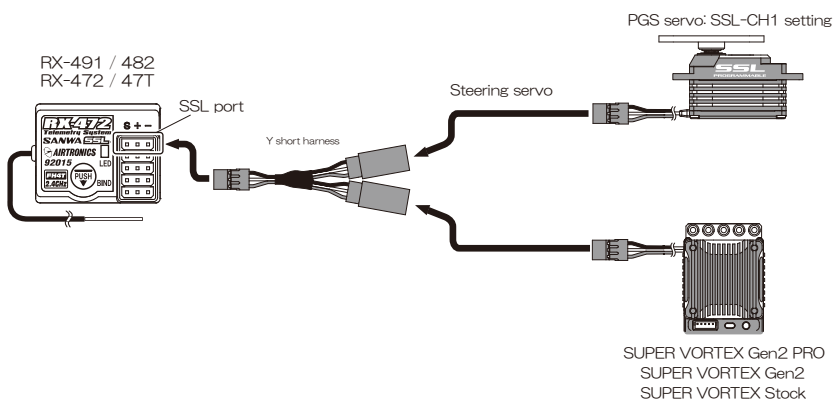

&

Compatible Table

~Setting by SANWA Transmitters~

Products	M17	M12S(RS) EXZES ZZ	MT-44	MT-S	M12 EXZES-Z
	RX-491/482 RX-472/47T	RX-482 RX-472/47T	RX-482 RX-472/47T	RX-482 RX-472/47T	RX-482 RX-472/47T
 <p>SUPER VORTEX Gen2 PRO SUPER VORTEX Gen2 SUPER VORTEX Stock</p>				X	X
 <p>SUPER VORTEX ZERO / SPORT / TYPE-D (PLUS ZERO / SPORT / TYPE-D)</p>					
 <p>SGS-01C / SGS-01D</p>					
 <p>PGS-LH / XB / XR PGS-CL / CX</p>				X	X

SSL10 with Short Y-Harness

Example Short Y-Harness

SERVO: PGS-XB ESC: SUPER VORTEX GEN2 Pro

Benefit to use SSL Channel !!

1. Available to change setting during driving !!
2. Fit surface conditions very easy!!
3. Fit tires conditions very easy!!
4. Save time for setting!!